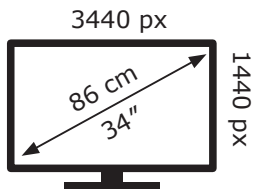

LG Electronics

34GS95QE

**31** kWh/1000h

2019/2013

LG Electronics

34GS95QE

**31** kWh/1000h

2019/2013