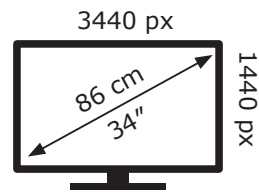

LG Electronics

34GS95QE

**31** kWh/1000h

2019/2013

LG Electronics

34GS95QE

**31** kWh/1000h

2019/2013