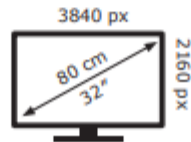

Energy Label for customers in
England, Scotland and Wales

Energy Label for customers in
Republic of Ireland and
Northern Ireland

MSI MPG 321URX QD-OLED

44 kWh/1000h

ABCDEF**G**
HDR
44 kWh/1000h

2019/2013

MSI MPG 321URX QD-OLED