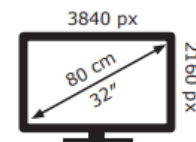

44 kWh/1000h

ABCDEF**G**
HDR
44 kWh/1000h