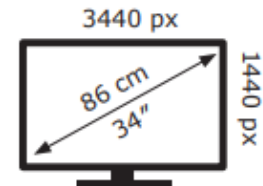

MSI

MAG 345CQR

31 kWh/1000h

ABCDEF**G**

65 kWh/1000h

2019/2013

MSI

MAG 345CQR

31 kWh/1000h

ABCDEF**G**

65 kWh/1000h

2019/2013