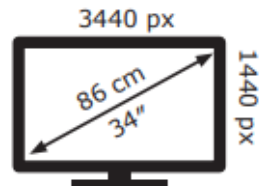

MSI

MAG 345CQR

31 kWh/1000h

ABCDEF**G**

65 kWh/1000h

2019/2013

MSI

MAG 345CQR