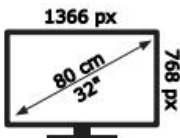

ENERG

TOSHIBA

32WF2F53DB

26 kWh/1000h

ABCDEF **G**

45 kWh/1000h

50697240