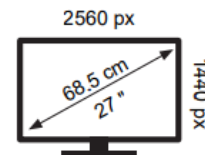

Energy Label for customers in
England, Scotland and Wales

Energy Label for customers in
Republic of Ireland and
Northern Ireland

liyama XUB2792QSU-B6

22 kWh/1000h

2019/2013

liyama XUB2792QSU-B6

22 kWh/1000h