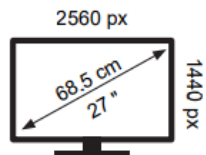

Energy Label for customers in
England, Scotland and Wales

Energy Label for customers in
Republic of Ireland and
Northern Ireland

liyama XUB2792QSU-B6

22 kWh/1000h

2019/2013

liyama XUB2792QSU-B6

22 kWh/1000h