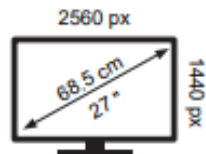

liyama

XU2792QSU-B6

22 kWh/1000h

- kWh/1000h

2019/2013

liyama

XU2792QSU-B6

22 kWh/1000h

- kWh/1000h

2019/2013