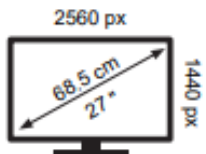

liyama

XU2792QSU-B6

22 kWh/1000h

- kWh/1000h

2019/2013

liyama

XU2792QSU-B6

22 kWh/1000h