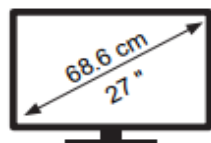

liyama

XU2792HSU-B6

17 kWh/1000h

HDR

- kWh/1000h

1920 px

1080 px

2019/2013