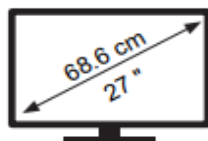

liyama

XU2792HSU-B6

17 kWh/1000h

HDR

- kWh/1000h

1920 px

1080 px

2019/2013