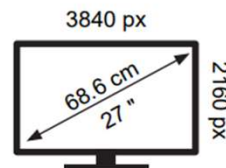

Philips 27B1U7903

65 kWh/1000h

Philips 27B1U7903

65 kWh/1000h

ABCDEF**G**
HDR
 80 kWh/1000h

2019/2013

ABCDEF**G**
HDR
 80 kWh/1000h

2019/2013