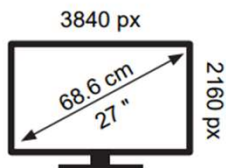

Philips 27B1U7903

65 kWh/1000h

Philips 27B1U7903

65 kWh/1000h

ABCDEF**G**
HDR
 80 kWh/1000h

2019/2013

ABCDEF**G**
HDR
 80 kWh/1000h

2019/2013