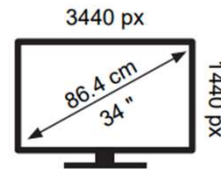

Philips

34B1U5600CH

40 kWh/1000h

Philips

34B1U5600CH

40 kWh/1000h

- kWh/1000h

2019/2013

- kWh/1000h

2019/2013