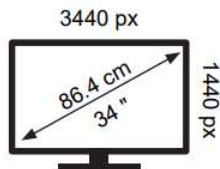

Philips

34B1U5600CH

40 kWh/1000h

Philips

34B1U5600CH

40 kWh/1000h

- kWh/1000h

2019/2013