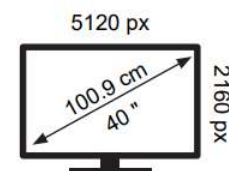

Philips 40B1U6903CH

Philips 40B1U6903CH

83 kWh/1000h

83 kWh/1000h

ABCDEF**G**
HDR
 88 kWh/1000h

ABCDEF**G**
HDR
 88 kWh/1000h

2019/2013

2019/2013