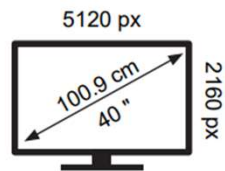

Philips 40B1U6903CH

Philips 40B1U6903CH

83 kWh/1000h

83 kWh/1000h

ABCDEF**G**
HDR
 88 kWh/1000h

ABCDEF**G**
HDR
 88 kWh/1000h

2019/2013

2019/2013