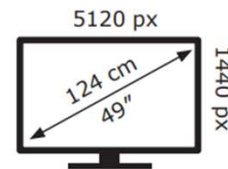

PHILIPS

49B2U6900CH

43 kWh/1000h

PHILIPS

49B2U6900CH

43 kWh/1000h

ABCDEF**G**

93 kWh/1000h

2019/2013

ABCDEF**G**

93 kWh/1000h

2019/2013