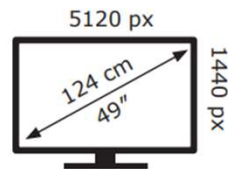

PHILIPS

49B2U6900CH

43 kWh/1000h

PHILIPS

49B2U6900CH

43 kWh/1000h

ABCDEF**G**

93 kWh/1000h