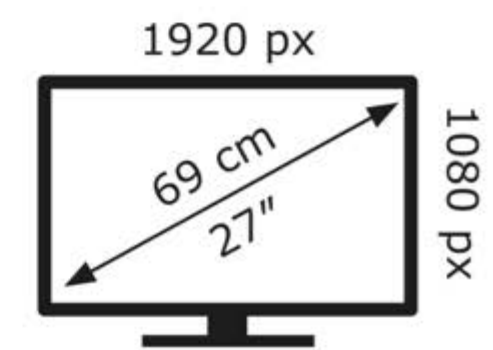

ENERG ⚡

AOC

27G4X

21 kWh/1000h

ABCDEF**G**
HDR
33 kWh/1000h

2019/2013

ENERG ⚡

AOC

27G4X

21 kWh/1000h

ABCDEF**G**
HDR
33 kWh/1000h

2019/2013