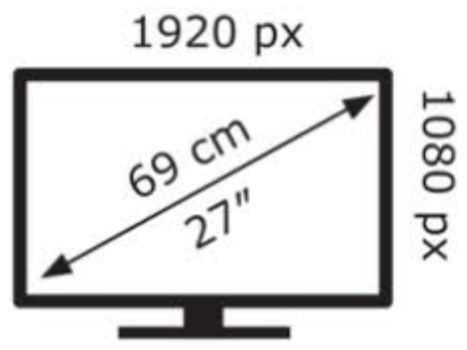

ENERG ⚡

AOC

27G4X

21 kWh/1000h

ABCDEF**G**
HDR
33 kWh/1000h

2019/2013

ENERG ⚡

AOC