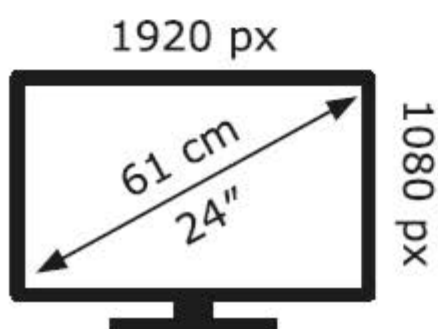

AOC

24G4X

18 kWh/1000h

ABCDEF**G**
HDR
25 kWh/1000h

2019/2013

AOC

24G4X

18 kWh/1000h