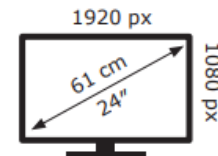

Energy Label for customers in
England, Scotland and Wales

Energy Label for customers in
Republic of Ireland and
Northern Ireland

ASUS

PG248QP

18 kWh/1000h

ABCDEF**G**

40 kWh/1000h

2019/2013

ASUS

PG248QP

18 kWh/1000h

ABCDEF**G**

40 kWh/1000h

2019/2013