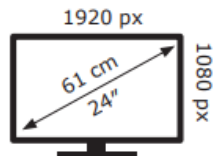

Energy Label for customers in
England, Scotland and Wales

Energy Label for customers in
Republic of Ireland and
Northern Ireland

ASUS

PG248QP

18 kWh/1000h

ABCDEF**G**

40 kWh/1000h

2019/2013