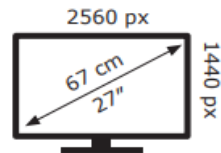

Energy Label for customers in
England, Scotland and Wales

Energy Label for customers in
Republic of Ireland and
Northern Ireland

ASUS

PG27AQDM

33 kWh/1000h

ABCDEF**G**

34 kWh/1000h

2019/2013