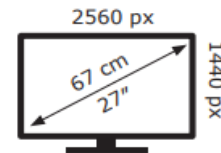

Energy Label for customers in
England, Scotland and Wales

Energy Label for customers in
Republic of Ireland and
Northern Ireland

ASUS

PG27AQDM

33 kWh/1000h

ABCDEF**G**

34 kWh/1000h

2019/2013

ASUS

PG27AQDM

33 kWh/1000h

ABCDEF**G**

34 kWh/1000h

2019/2013