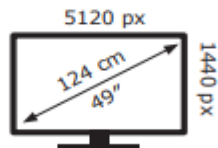

Energy Label for customers in  
England, Scotland and Wales

Energy Label for customers in  
Republic of Ireland and  
Northern Ireland

ASUS

PG49WCD

**42** kWh/1000h

ABCDEF**G**

**47** kWh/1000h

2019/2013