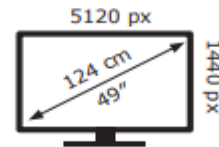

Energy Label for customers in
England, Scotland and Wales

Energy Label for customers in
Republic of Ireland and
Northern Ireland

ASUS

PG49WCD

42 kWh/1000h

ABCDEF**G**

47 kWh/1000h

2019/2013

ASUS

PG49WCD

42 kWh/1000h

ABCDEF**G**

47 kWh/1000h

2019/2013