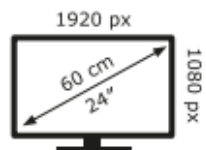

AOC

C24G2AE/BK

17 kWh/1000h

ABCD**E**FG

17 kWh/1000h

2019/2013

AOC

C24G2AE/BK