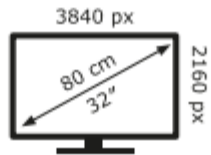

AOC

U32G3X/BK

32 kWh/1000h

ABCDEF**G**

65 kWh/1000h

2019/2013

AOC

U32G3X/BK