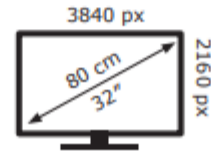

AOC

U32G3X/BK

32 kWh/1000h

ABCDEF**G**

65 kWh/1000h

2019/2013

AOC

U32G3X/BK

32 kWh/1000h

ABCDEF**G**

65 kWh/1000h

2019/2013