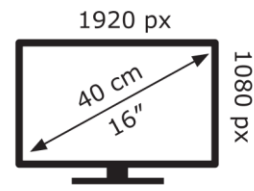

Energy Label for Customers in England, Scotland and
Wales

Energy Label for Customers in Republic of Ireland and
Northern Ireland

acer PM161Q B

acer PM161Q B

9 kWh/1000h

9 kWh/1000h

2019/2013

2019/2013