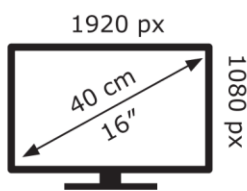

Energy Label for Customers in England, Scotland and
Wales

Energy Label for Customers in Republic of Ireland and
Northern Ireland

acer PM161Q B

acer PM161Q B

9 kWh/1000h

9 kWh/1000h

2019/2013

2019/2013