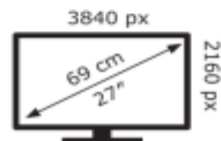

Energy Label for customers in
England, Scotland and Wales

Energy Label for customers in
**Republic of Ireland and
Northern Ireland**

acer

CB272K

26 kWh/1000h

ABCDEF**G**

35 kWh/1000h

2019/2013