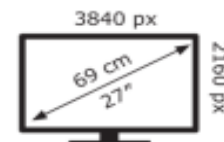

Energy Label for customers in
England, Scotland and Wales

Energy Label for customers in
**Republic of Ireland and
Northern Ireland**

acer

CB272K

26 kWh/1000h

ABCDEF**G**

35 kWh/1000h

2019/2013

acer

CB272K

26 kWh/1000h

ABCDEF**G**

35 kWh/1000h

2019/2013