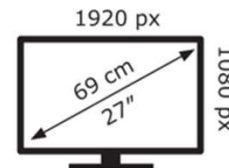

MSI

PRO MP275

21 kWh/1000h

2019/2013

MSI

PRO MP275

21 kWh/1000h

2019/2013