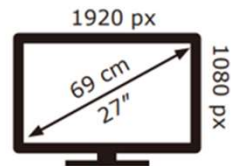

MSI

PRO MP275

21 kWh/1000h

2019/2013

MSI

PRO MP275

21 kWh/1000h

2019/2013