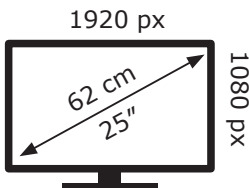

ENERG

MSI

G255PF E2

18 kWh/1000h

MSI

G255PF E2

18 kWh/1000h