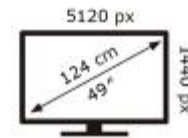

45 kWh/1000h

ABCDEF **G**
HDR
147 kWh/1000h