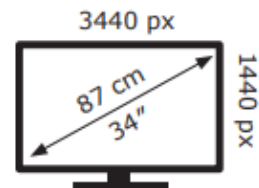

50 kWh/1000h

ABCDEF**G**
HDR
50 kWh/1000h