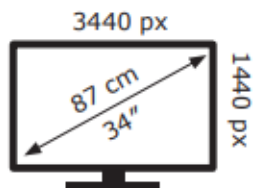

MSI

MAG 341CQP QD-OLED

50 kWh/1000h

ABCDEF**G**
HDR
50 kWh/1000h

2019/2013

MSI

MAG 341CQP QD-OLED

50 kWh/1000h