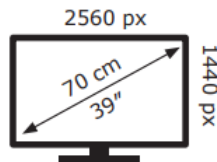

**ENERGY**

G32CQ5P

MSI

**32** kWh/1000h

ABCDEF**G**

**53** kWh/1000h

2019/2013

**ENERGY**