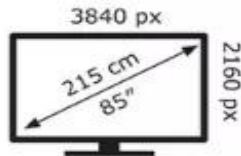

Energy Label for customers in
England, Scotland and Wales

Energy Label for customers in
Republic of Ireland and
Northern Ireland

Hisense

85A6KTUK

155 kWh/1000h

ABCDEF**G**
HDR
300 kWh/1000h

2019/2013

Hisense