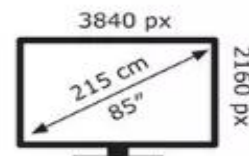

155 kWh/1000h

ABCDEF**G**
HDR
300 kWh/1000h