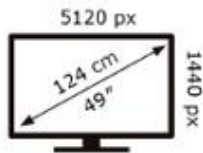

SAMSUNG

S49CG934SU

75 kWh/1000h

ABCDEF **G**
HDR
87 kWh/1000h

2019/2013

SAMSUNG

S49CG934SU

75 kWh/1000h