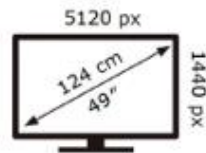

75 kWh/1000h

ABCDEF **G**
HDR
87 kWh/1000h