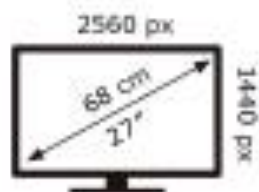

26 kWh/1000h

ABCDEF **G**
HDR
41 kWh/1000h

CTEC/318C