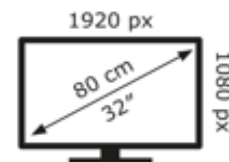

Energy Label for customers in
England, Scotland and Wales

Energy Label for customers in
Republic of Ireland and
Northern Ireland

We. by Loewe

We. SEE 32 -
60510*81

28 kWh/1000h

ABCDEF**G**

39 kWh/1000h

2019/2013

We. by Loewe

We. SEE 32 -
60510*81

28 kWh/1000h

ABCDEF**G**

39 kWh/1000h

2019/2013