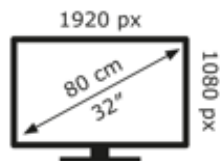

Energy Label for customers in
England, Scotland and Wales

Energy Label for customers in
Republic of Ireland and
Northern Ireland

We. by Loewe

We. SEE 32 -
60510*81

28 kWh/1000h

ABCDEF**G**

39 kWh/1000h

2019/2013

We. by Loewe

We. SEE 32 -
60510*81

28 kWh/1000h

ABCDEF**G**

39 kWh/1000h

2019/2013