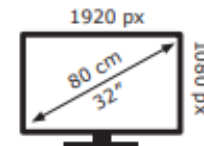

Energy Label for customers in
England, Scotland and Wales

Energy Label for customers in
Republic of Ireland and
Northern Ireland

LOEWE.

bild c.32 60440*81

28 kWh/1000h

ABCDEF**G**
HDR
39 kWh/1000h

2019/2013

LOEWE.

bild c.32 60440*81

28 kWh/1000h

ABCDEF**G**
HDR
39 kWh/1000h

2019/2013