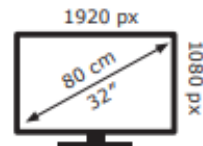

Energy Label for customers in
England, Scotland and Wales

Energy Label for customers in
Republic of Ireland and
Northern Ireland

LOEWE.

bild c.32 60440*81

28 kWh/1000h

ABCDEF**G**
HDR
39 kWh/1000h

2019/2013

LOEWE.

bild c.32 60440*81

28 kWh/1000h

ABCDEF**G**
HDR
39 kWh/1000h

2019/2013