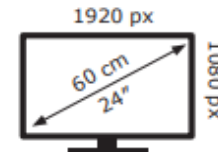

Energy Label for customers in
England, Scotland and Wales

Energy Label for customers in
Republic of Ireland and
Northern Ireland

ENERG

MSI

G24C4 E2

18 kWh/1000h

2019/2013

ENERG

MSI

G24C4 E2

18 kWh/1000h

2019/2013