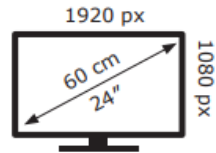

Energy Label for customers in  
England, Scotland and Wales

Energy Label for customers in  
Republic of Ireland and  
Northern Ireland

**ENERG** 

MSI

G24C4 E2

**18** kWh/1000h

2019/2013

**ENERG** 