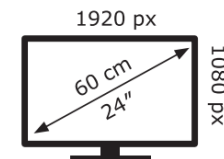

14 kWh/1000h

ABCD **E**FG
HDR
18 kWh/1000h