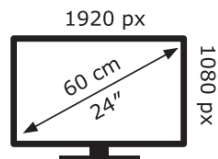

Energy Label for customers in
England, Scotland and Wales

Energy Label for customers in
**Republic of Ireland and
Northern Ireland**

MSI

Modern MD2412PW

14 kWh/1000h

ABCD **E**FG
HDR
18 kWh/1000h

2019/2013

MSI