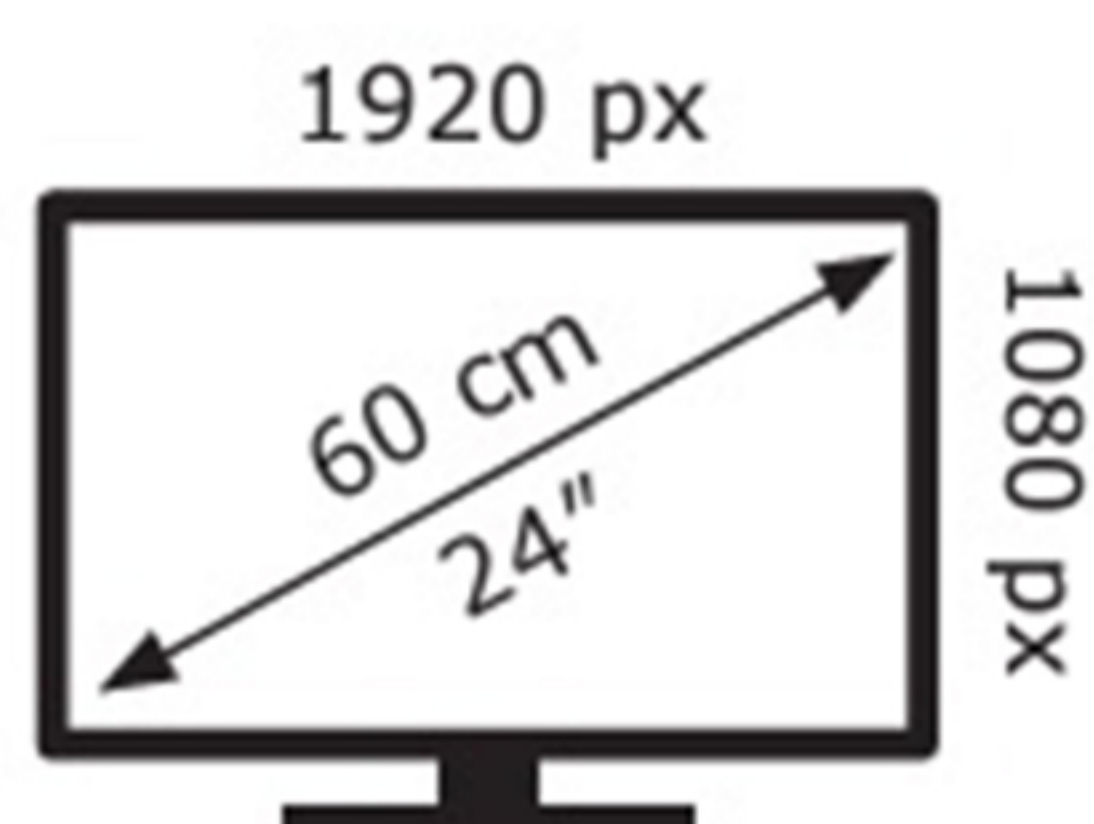

LG Electronics

24" FHD IPS 100Hz (24MR400)

18 kWh/1000h

2019/2013

LG Electronics

24" FHD IPS 100Hz (24MR400)

18 kWh/1000h

2019/2013