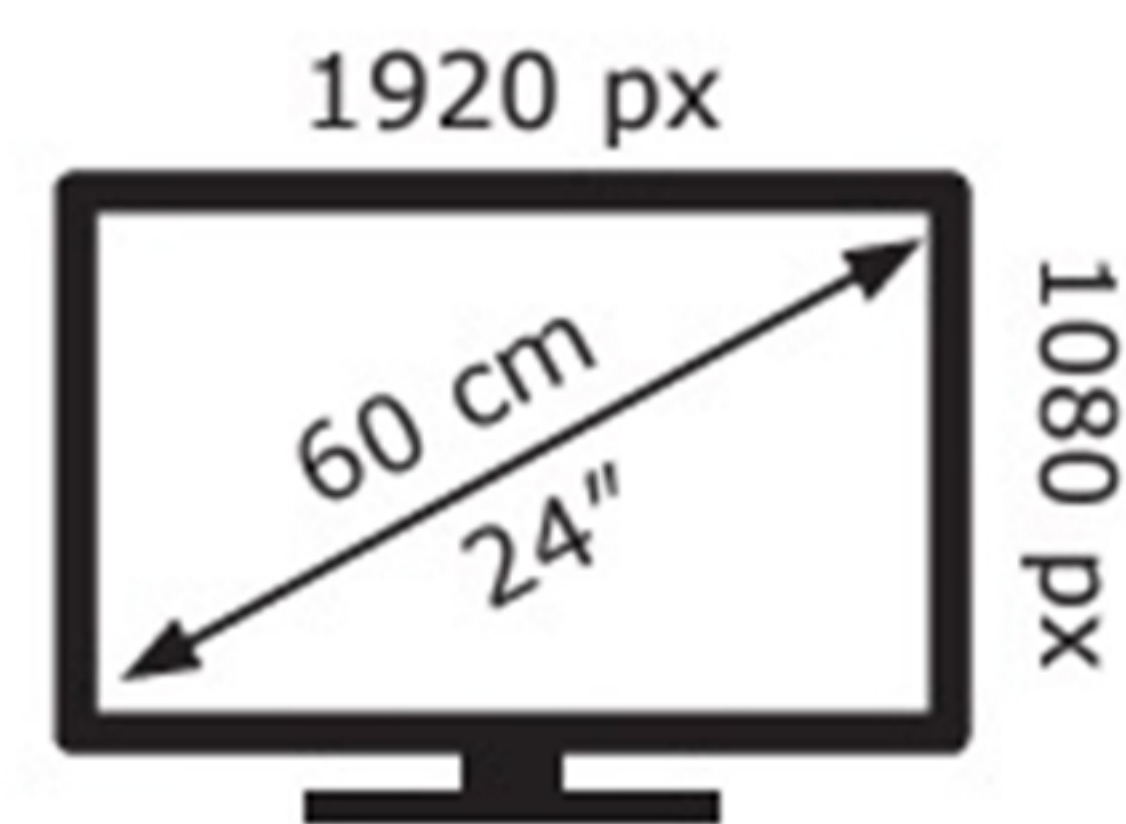

LG Electronics

24" FHD IPS 100Hz (24MR400)

18 kWh/1000h

2019/2013

LG Electronics

24" FHD IPS 100Hz (24MR400)

18 kWh/1000h

2019/2013