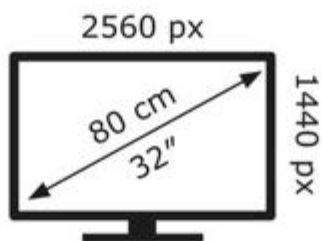

Philips

325E1C

32 kWh/1000h

2019/2013

PHILIPS

325E1C

32 kWh/1000 h

2019/2013