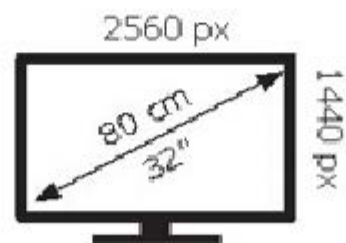

Philips

325E1C

32 kWh/1000h

2019/2013

PHILIPS

325E1C

32 kWh/1000 h

2019/2013