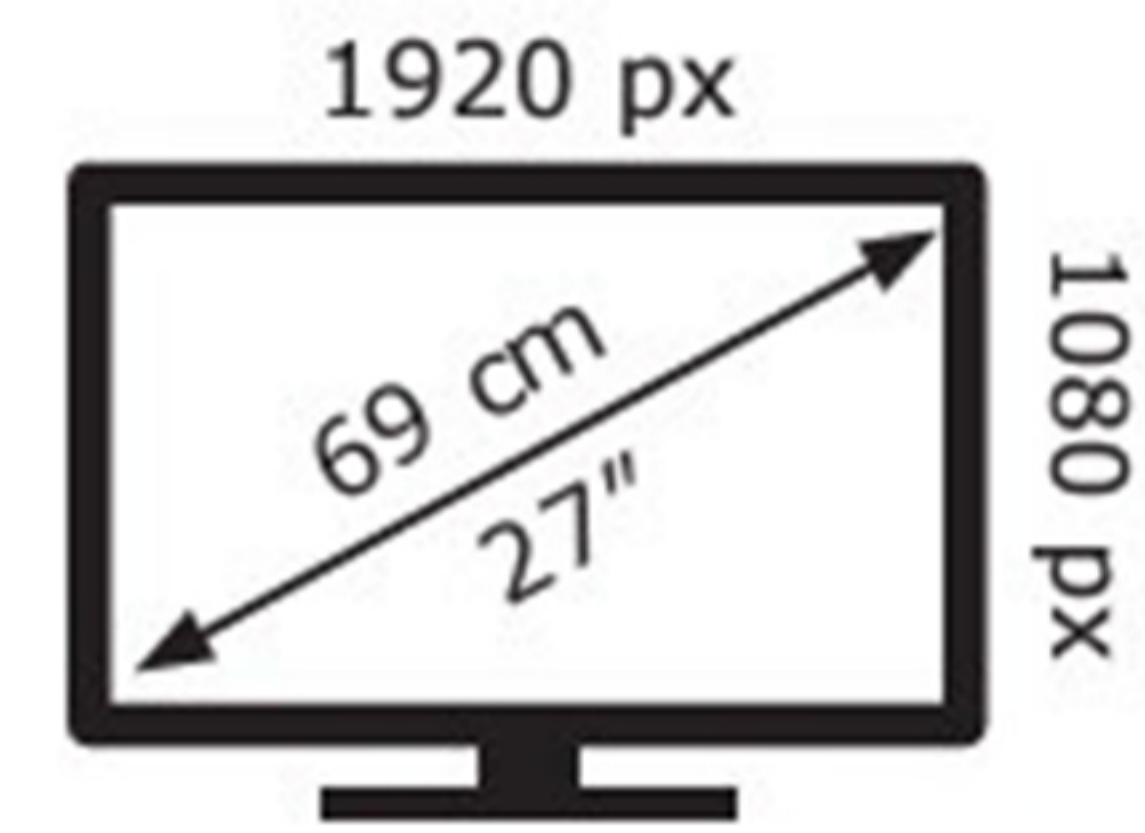

LG Electronics

27" FHD IPS 100Hz (27MR400)

**20** kWh/1000h

2019/2013

LG Electronics

27" FHD IPS 100Hz (27MR400)

**20** kWh/1000h

2019/2013