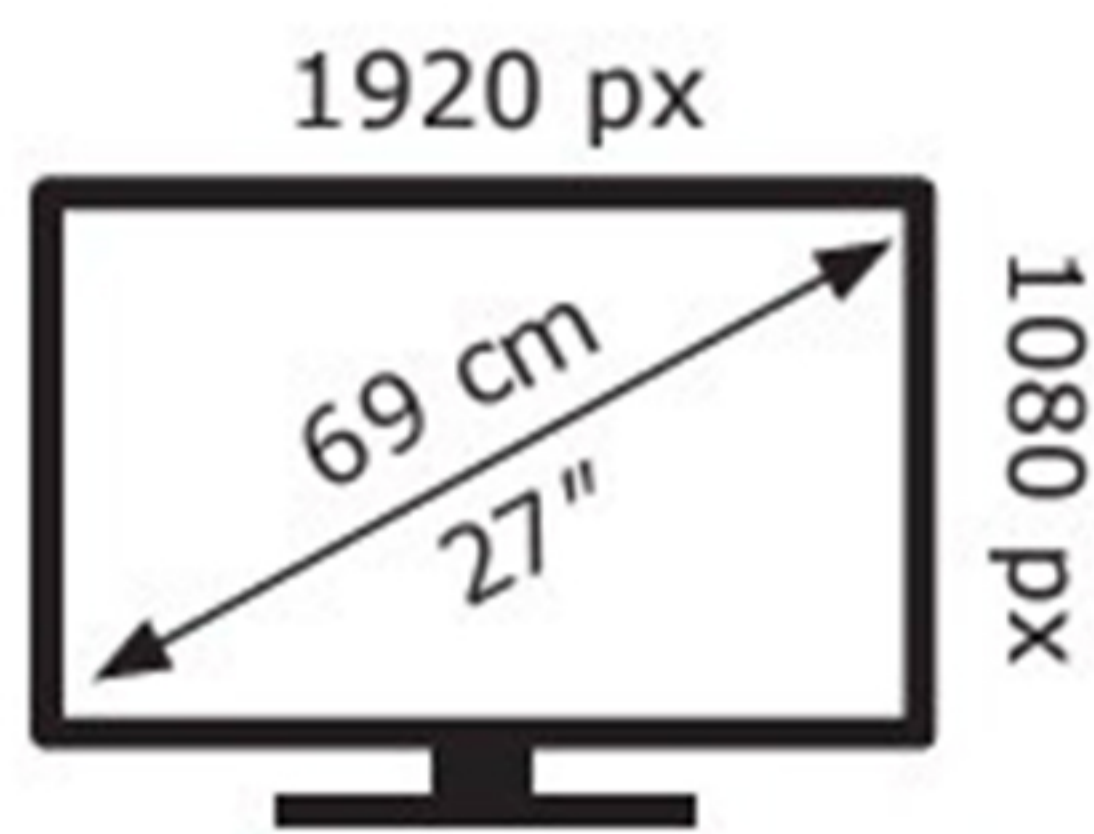

LG Electronics

27" FHD IPS 100Hz (27MR400)

**20** kWh/1000h

2019/2013

LG Electronics

27" FHD IPS 100Hz (27MR400)

**20** kWh/1000h

2019/2013