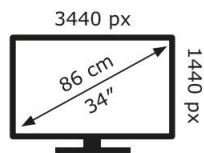

Lenovo

Y34wz-30

55 kWh/1000h

ABCDEF**G**
HDR
82 kWh/1000h

2019/2013

Lenovo

Y34wz-30(A233403Y0)

55 kWh/1000h