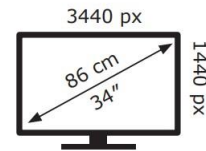

55 kWh/1000h

ABCDEF**G**
HDR
82 kWh/1000h