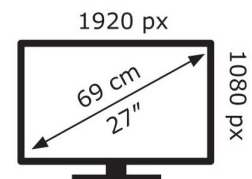

AOC

C27G2ZU/BK

24 kWh/1000h

2019/2013

AOC

C27G2ZU

26 kWh/1000h

2019/2013