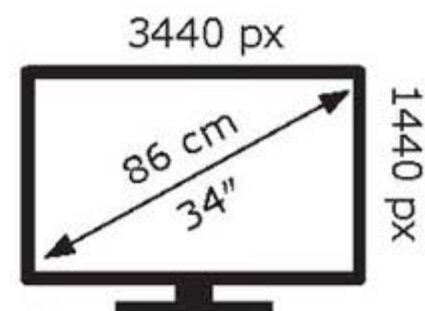

AOC

CU34G2XE

31 kWh/1000h

ABCDEF**G**

65 kWh/1000h

2019/2013

AOC

CU34G2XE/BK

31 kWh / 1000h

ABCDEF**G**

65 kWh/1000h

2019/2013