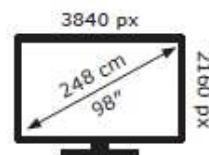

**ENERG**

TCL

98C805KX7

**195** kWh/1000h

ABCDEF**G**

**HDR**

**475** kWh/1000h

2019/2013