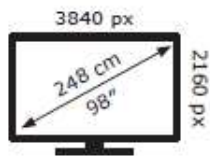

TCL

98P745KX7

**198** kWh/1000h

ABCDEF**G**  
**HDR**  
**389** kWh/1000h

2019/2013

TCL

98P745KX7

**198** kWh/1000h