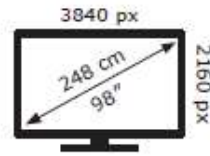

198 kWh/1000h

ABCDEF**G**
HDR
389 kWh/1000h