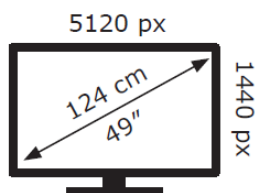

LG Electronics

49WQ95C

45 kWh/1000h

ABCDEF**G**

109 kWh/1000h

2019/2013

LG Electronics

49WQ95C