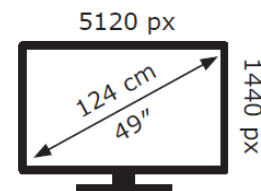

LG Electronics

49WQ95C

45 kWh/1000h

ABCDEF**G**

109 kWh/1000h

2019/2013

LG Electronics

49WQ95C

45 kWh/1000h

ABCDEF**G**

109 kWh/1000h

2019/2013