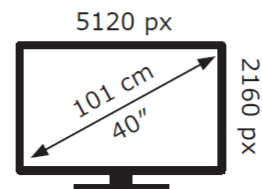

LG Electronics

40WP95CP

40 kWh/1000h

ABCDEF**G**

72 kWh/1000h

2019/2013

LG Electronics

40WP95CP

40 kWh/1000h

ABCDEF**G**

72 kWh/1000h

2019/2013