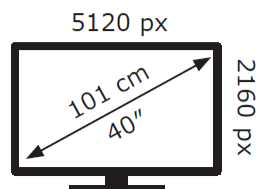

LG Electronics

40WP95CP

40 kWh/1000h

ABCDEF**G**

72 kWh/1000h

2019/2013

LG Electronics

40WP95CP