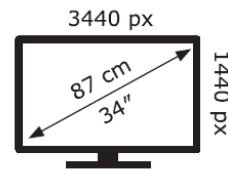

32 kWh/1000h

ABCDEF**G**
HDR
51 kWh/1000h