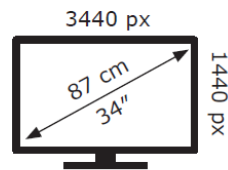

LG Electronics

34WQ75C

32 kWh/1000h

ABCDEF**G**
HDR
51 kWh/1000h

2019/2013

LG Electronics

34WQ75C

32 kWh/1000h