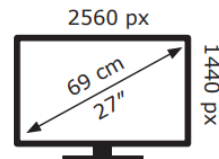

26 kWh/1000h

ABCDEF**G**
HDR
57 kWh/1000h