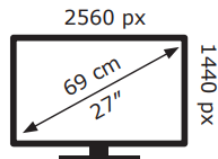

Energy Label for customers in
England, Scotland and Wales

Energy Label for customers in
Republic of Ireland and
Northern Ireland

MSI

MAG 275CQRF-QD

26 kWh/1000h

ABCDEF**G**
HDR
57 kWh/1000h

2019/2013

MSI