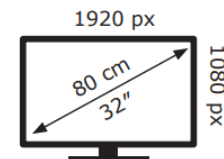

Energy Label for customers in
England, Scotland and Wales

Energy Label for customers in
Republic of Ireland and
Northern Ireland

MSI

G32C4X

26 kWh/1000h

ABCDEF**G**

40 kWh/1000h

2019/2013

MSI

G32C4X

26 kWh/1000h

ABCDEF**G**

40 kWh/1000h

2019/2013