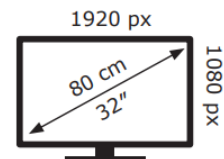

Energy Label for customers in  
England, Scotland and Wales

Energy Label for customers in  
Republic of Ireland and  
Northern Ireland

MSI

G32C4X

**26** kWh/1000h

ABCDEF**G**

**40** kWh/1000h

2019/2013