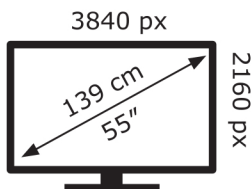

ENERG

Hisense

55U6KQTUK

77 kWh/1000h

ABCDEF**G**

110 kWh/1000h

2019/2013