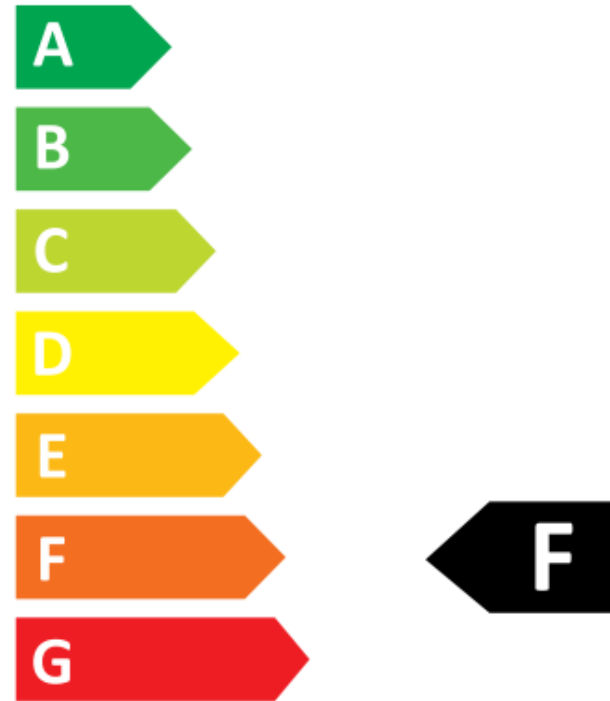

Energy Label for customers in
England, Scotland and Wales

Energy Label for customers in
**Republic of Ireland and
Northern Ireland**

Hombli

HBWL-0209

6
kWh/1000h

Hombli

HBWL-0209

6
kWh/1000h