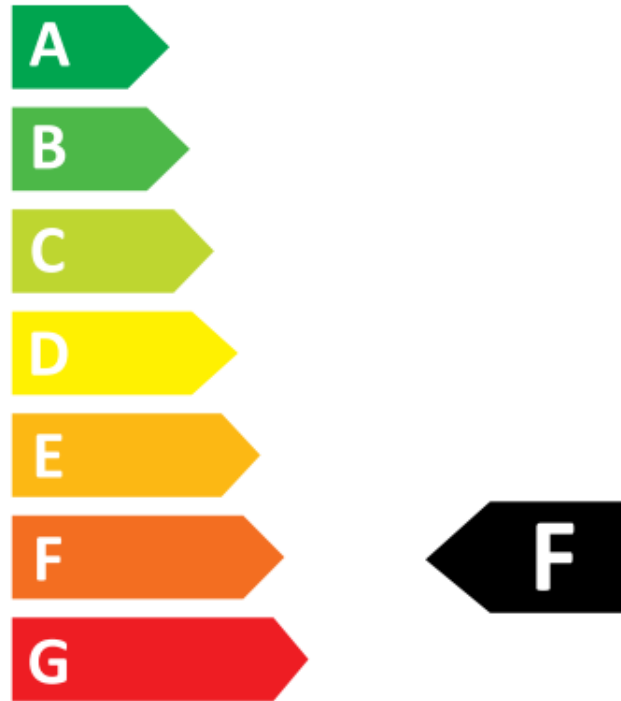

Energy Label for customers in
England, Scotland and Wales

Energy Label for customers in
**Republic of Ireland and
Northern Ireland**

Hombli

HBWL-0209

6
kWh/1000h

Hombli

HBWL-0209

6
kWh/1000h