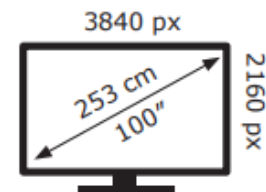

180 kWh/1000h

ABCDEF**G**
HDR
390 kWh/1000h