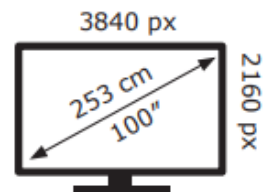

Hisense

100U7KQTUK

180 kWh/1000h

ABCDEF**G**
HDR
390 kWh/1000h

2019/2013

Hisense

100U7KQTUK

180 kWh/1000h