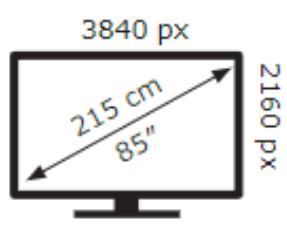

ENERG

Hisense

85U7KQTUK

150 kWh/1000h

ABCDEF**G**
HDR
320 kWh/1000h

2019/2013

ENERG

Hisense