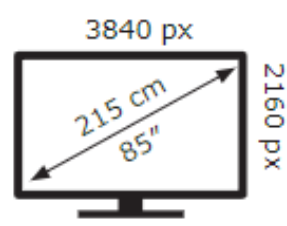

150 kWh/1000h

ABCDEF**G**
HDR
320 kWh/1000h