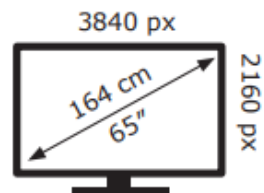

Hisense

65E7KQTUK PRO

110 kWh/1000h

ABCDEF**G**
HDR
180 kWh/1000h

2019/2013

Hisense

65E7KQTUK PRO

110 kWh/1000h