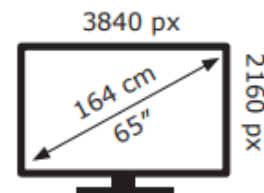

110 kWh/1000h

ABCDEF**G**
HDR
180 kWh/1000h